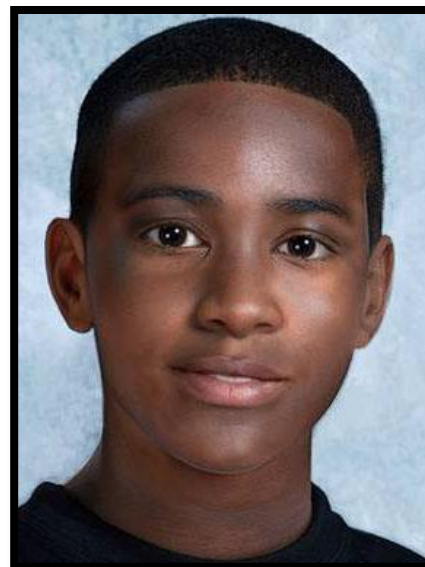

MISSING

Missing since December 8, 2002 from Wilmington, DE

SHAWN WHITE

Age Missing: 1 Month
D.O.B.: Nov 6, 2002
Height: 1'8"
Weight: 10 lbs
Hair Color: Brown
Eye Color: Brown
Gender: Male
Race: African-American

Identifying Characteristics: He has long eyelashes and thick eyebrows.

Clothing/Jewelry: Green and white pajamas and a gray Mickey Mouse snowsuit.

Circumstances: Unknown. His photo is shown aged to 11 years. He was last seen on a weekend visitation with his father, **Truman White** (*photo at left*). Truman went to the apartment of Shawn's mother on December 9 and did not have the baby. In an argument, White stabbed Graham and fled. She was hospitalized for her wounds. White turned himself in the next day, but refused to say where Shawn was. Foul play is suspected.